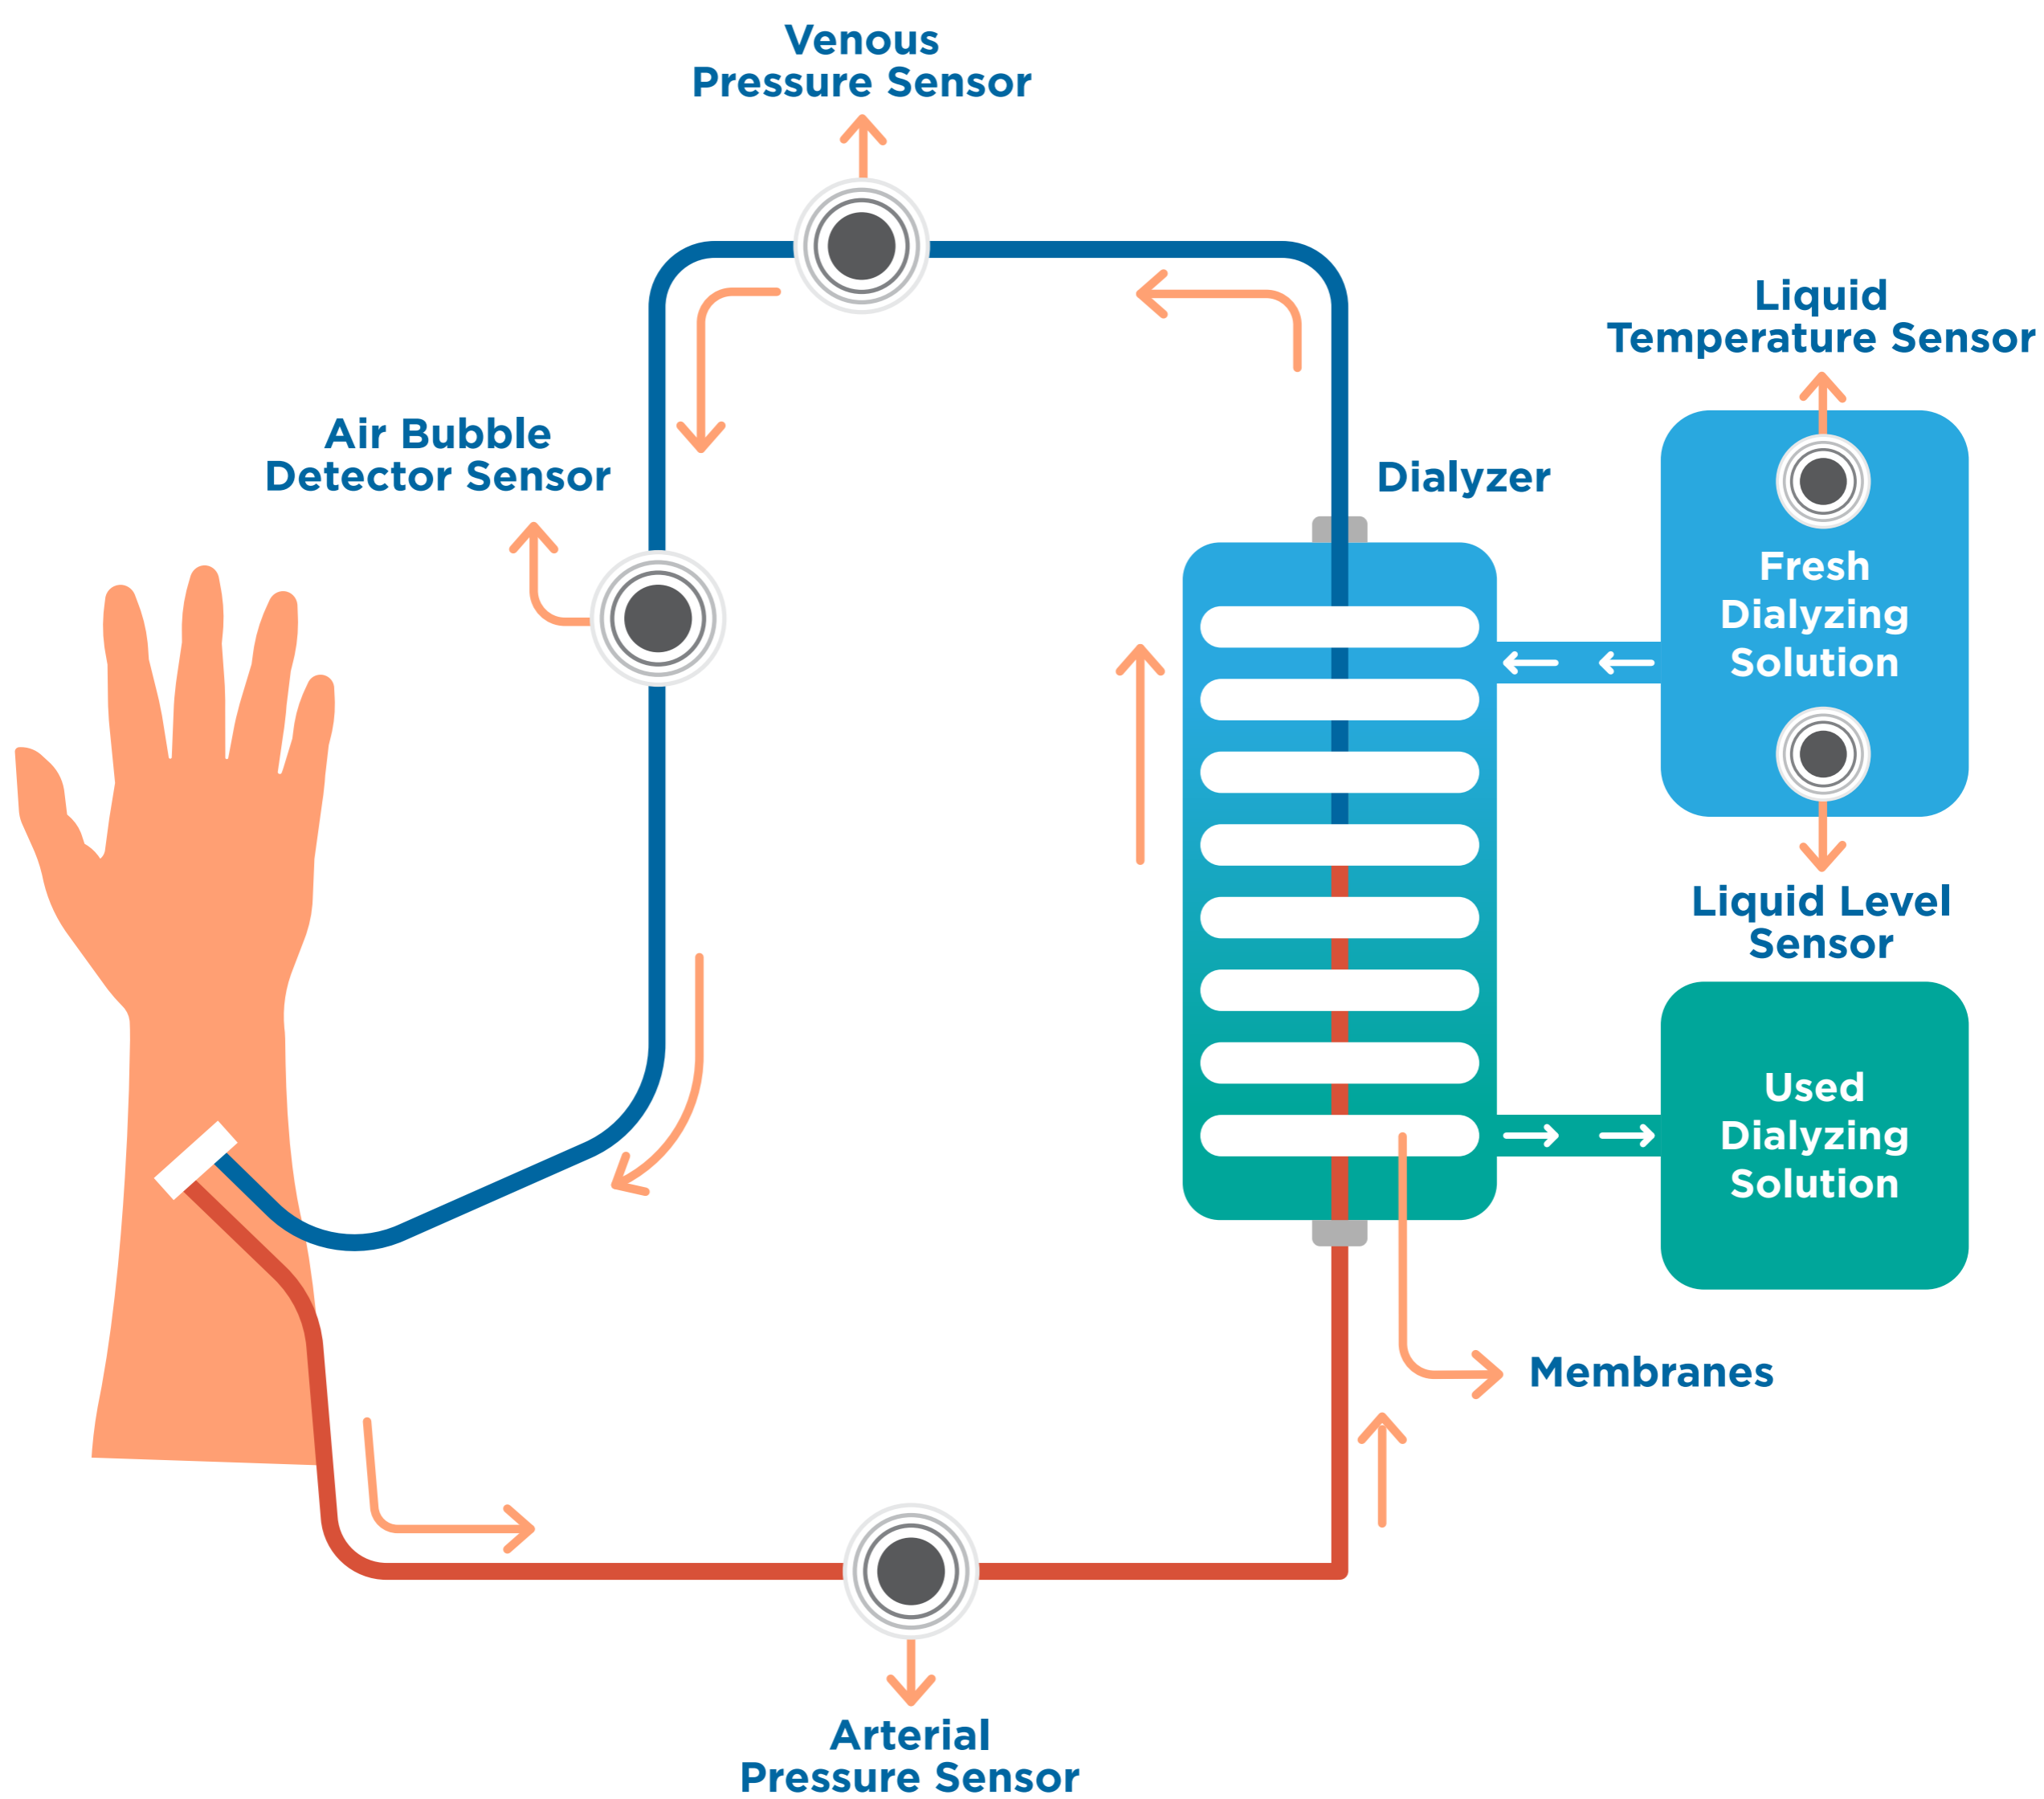

# Sensors in Dialysis Equipment

## Featured Sensors in Dialysis Equipment

Venous Pressure Sensor

Liquid Temperature Sensor

Arterial Pressure Sensor

Liquid Level Sensor

Air Bubble Detector Sensor

[CLICK HERE TO LEARN MORE](#) >

[te.com/sensorsolutions](https://te.com/sensorsolutions)